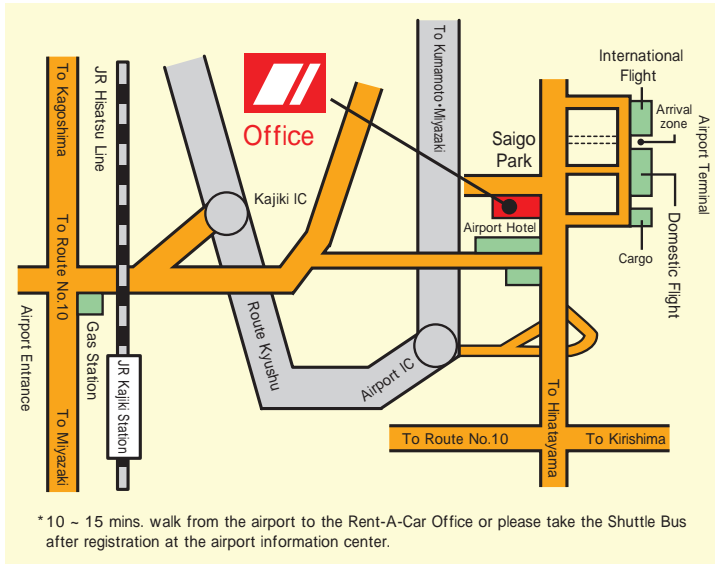

Kagoshima Airport Office

Car pickup & return

Kagoshima Airport Office

856-3, Matsugasako, Aza, Fumoto,
Mizobe-cho, Kirishima-shi, Kagoshima

TEL: 0995-58-2539

Business Hour: 7:00~21:30