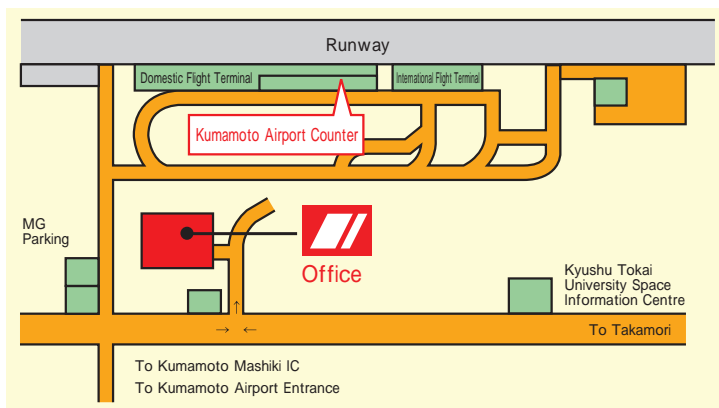

Kumamoto Airport Office

Car Pick Up

Kumamoto Airport Office

TEL: 096-289-2353

Business Hour: 8:00~21:00

Car Return

Kumamoto Airport Office

1601-1, Takayu, Aza, Oyatsu, Mashiki-machi,
Kamimashiki-gun