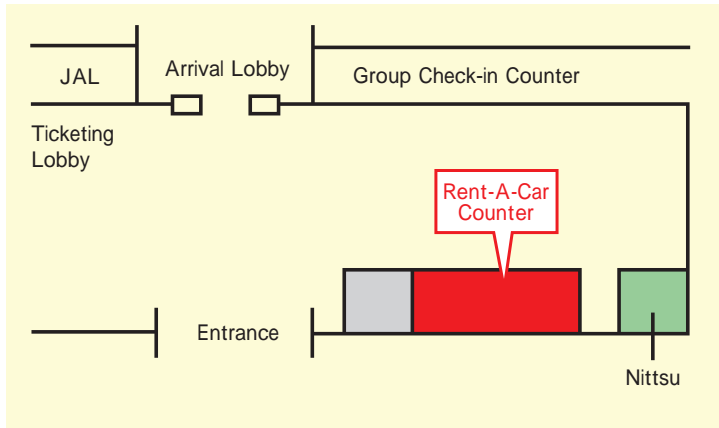

Kumamoto Airport Office

Car Pick Up

Kumamoto Airport Office

TEL: 096-289-2353

Business Hour: 8:00~21:00

Car Return

Kumamoto Airport Office

1601-1, Takayu, Aza, Oyatsu, Mashiki-machi,
Kamimashiki-gun