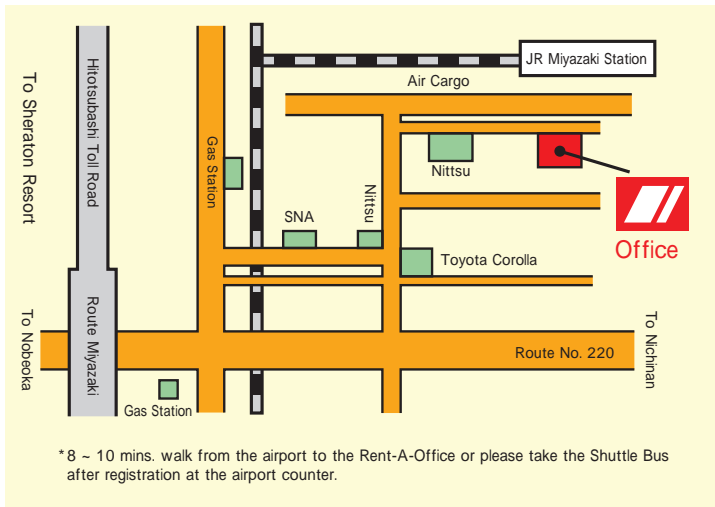

Miyazaki Airport Office

Car pickup & return

Miyazaki Airport Office

284, Hieda, Aza, Akae, Oaza, Miyazaki-shi

TEL: 0985-56-5007

Business Hour: 7:00~21:00