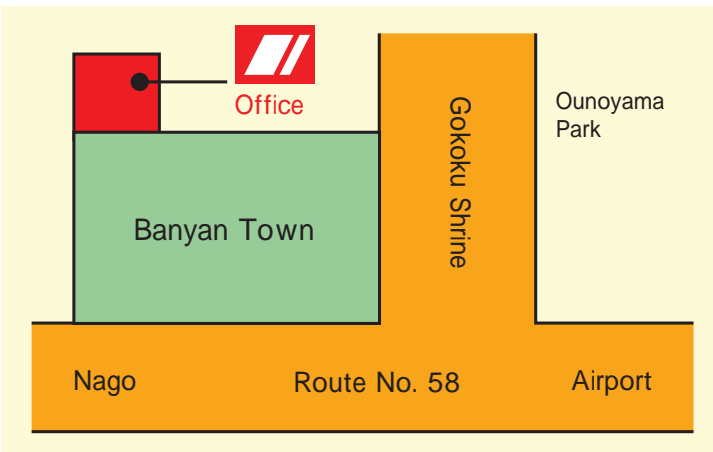

Naha Airport Banyan Office

Car Pick up

Naha Airport

Car Return

Naha Airport Banyan Office

46, Onoyama-cho, Naha-shi

TEL: 098-859-7878

Business Hour: 8:00~20:00