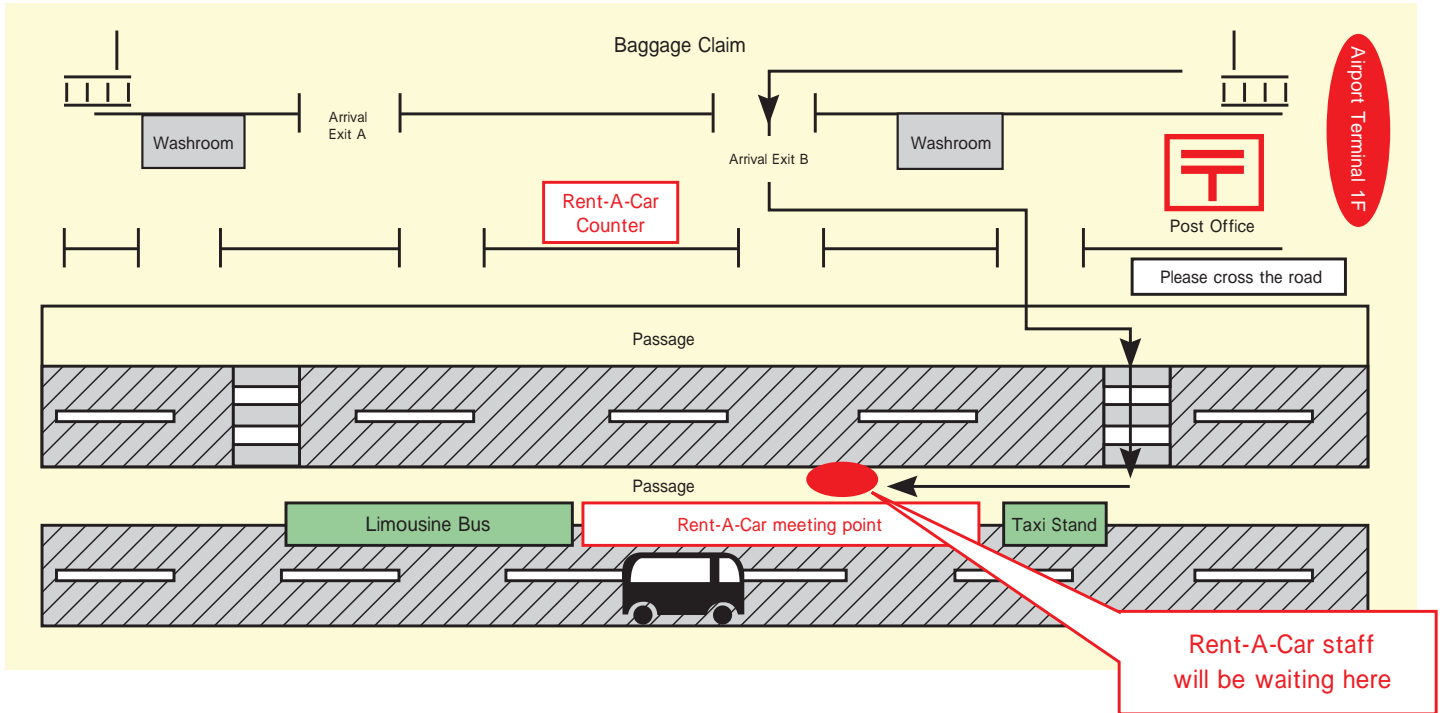

Naha Airport Banyan Office

Car Pick up

Naha Airport

Car Return

Naha Airport Banyan Office

46, Onoyama-cho, Naha-shi

TEL: 098-859-7878

Business Hour: 8:00~20:00