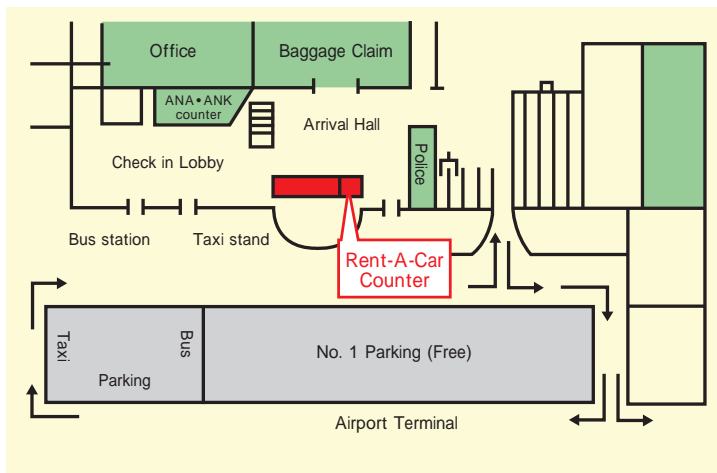

Saga Airport Office

Car pickup & return

Saga Airport Office

9476-187, Inuido, Oaza,
kawasoe-machi, Saga

TEL: 0952-46-0919

Business Hour: 8:00~20:00