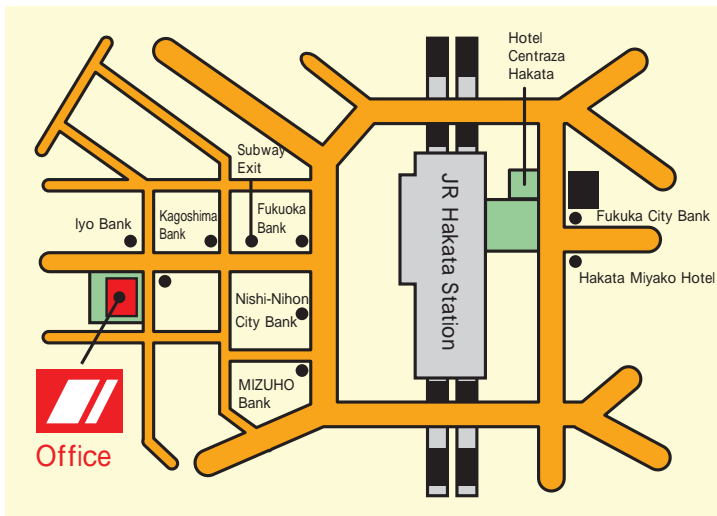

Fukuoka (JR Hakata Station (Hakata Exit) Town Office)

Car pickup & return

JR Hakata Station Hakata Exit Office

3-26-1F, Just before Hakata station,
Hakata-ku, Fukuoka

TEL: 092-451-0919

Business Hour: 24 hours