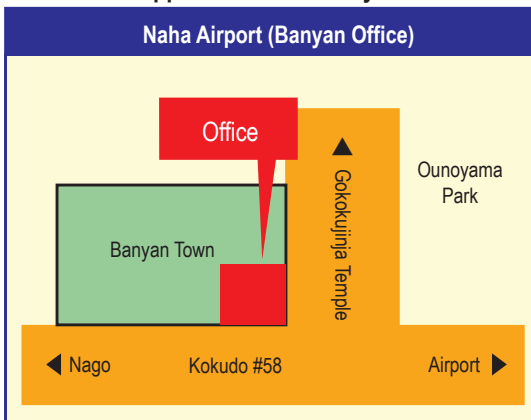

Location of Nippon Rent-A-Car City Office