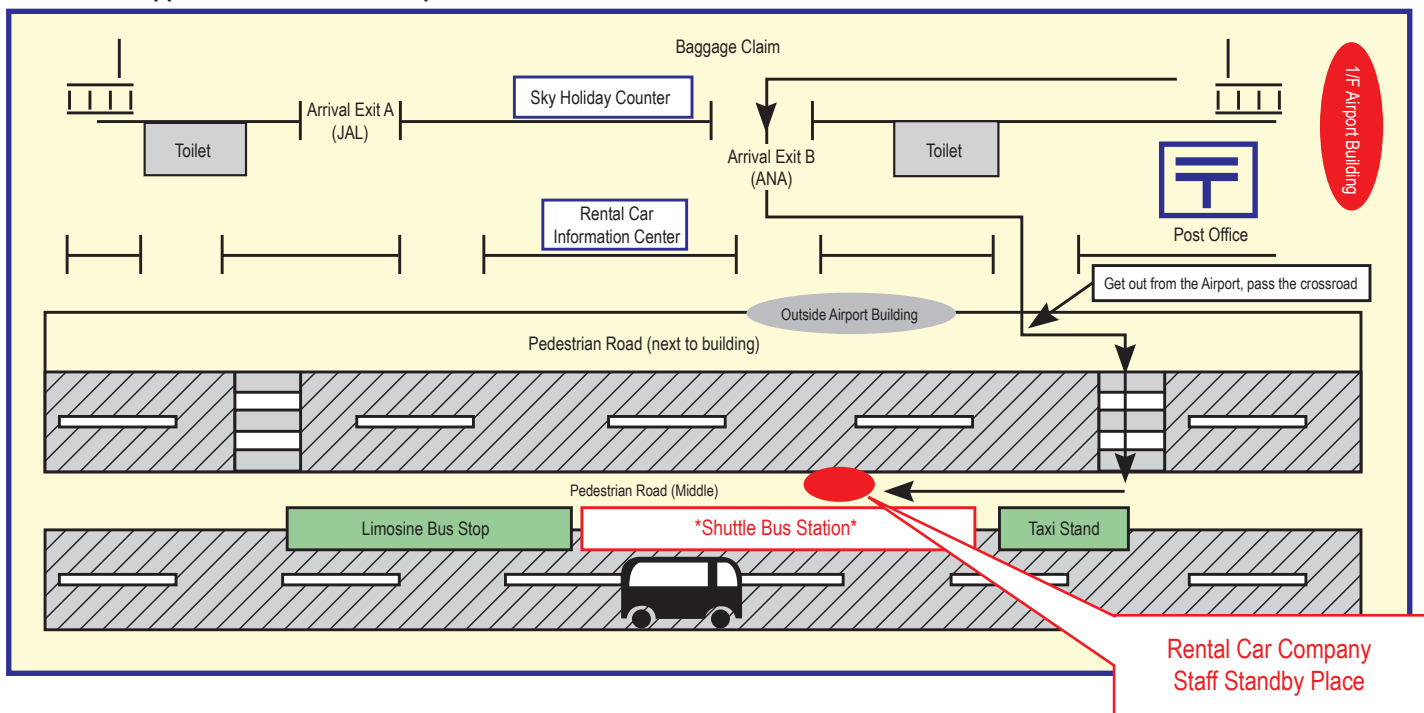

*Office can handle the first and last flight besides above business hours every day. (Limited to airport office only, except year end and the beginning of the year)

*Above information is released on 1 December, 2009. Business hours are subject to change without prior notice.

Handling Procedures of Airport Office

Office	Handling Procedures
Naha Airport (Banyan Office)	Get out from Arrival Exit B, leave the airport via the left front exit, pass the crossroad, and the Rental Car counter is located on your right. After informing the staff the passengers' names, take the shuttle bus to the office for car pick-up (about 8 minutes). *Arrive at the Naha Airport, take the baggage ➡ take shuttle bus ➡ proceed to office to continue rental car procedures. From arrival to car pick-up, it takes about 30 minutes in general (40 minutes during peak hours) *If you do not know the shuttle bus spot, please contact the Rental Car Information Center, inside the Arrival Hall. *If you have to return car before the business hours to catch the morning flight, please inform the staff when you pick up the car. *If the car pick-up or return place is changed due to peak hours, staff will make another announcement.

*If there is no staff standby at the airport counter, please contact the office via phone directly.

Location of Nippon Rent-A-Car Naha Airport Office