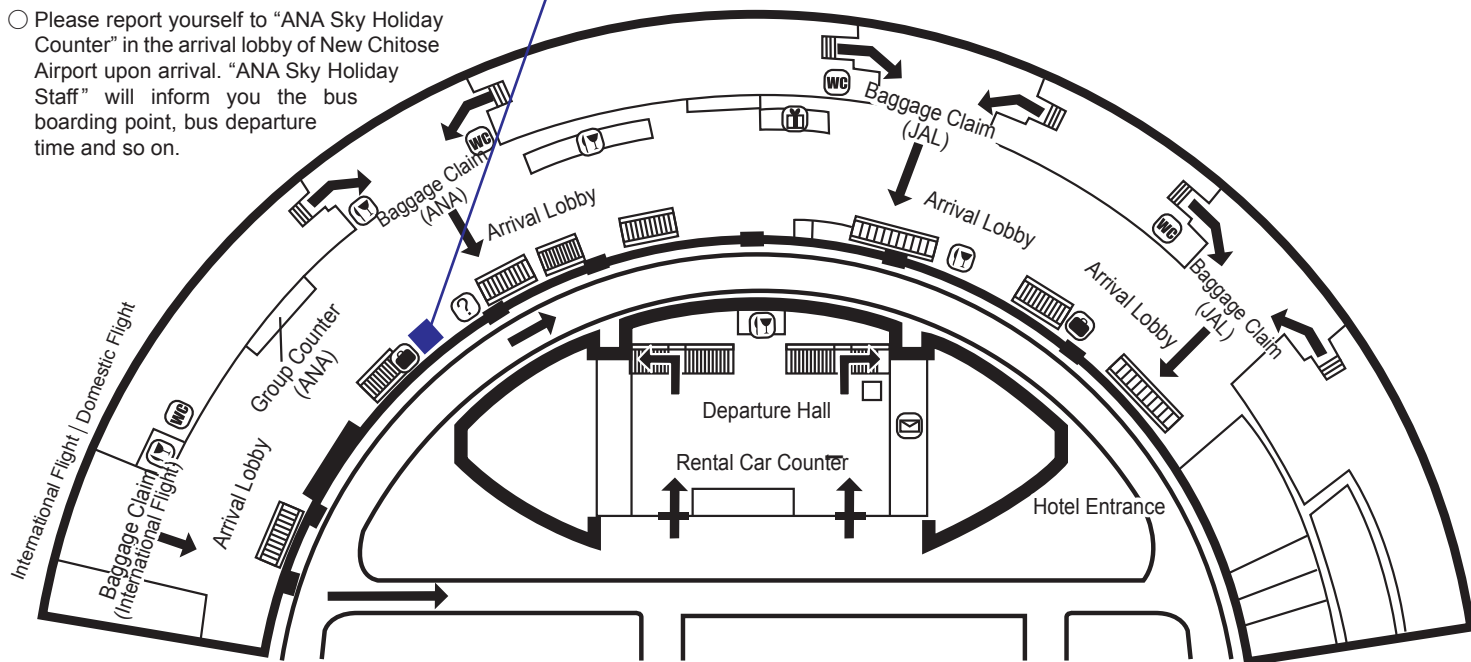

ANA Sky Holiday Counter

- Please report yourself to "ANA Sky Holiday Counter" in the arrival lobby of New Chitose Airport upon arrival. "ANA Sky Holiday Staff" will inform you the bus boarding point, bus departure time and so on.

Café • Restaurant

Information Counter